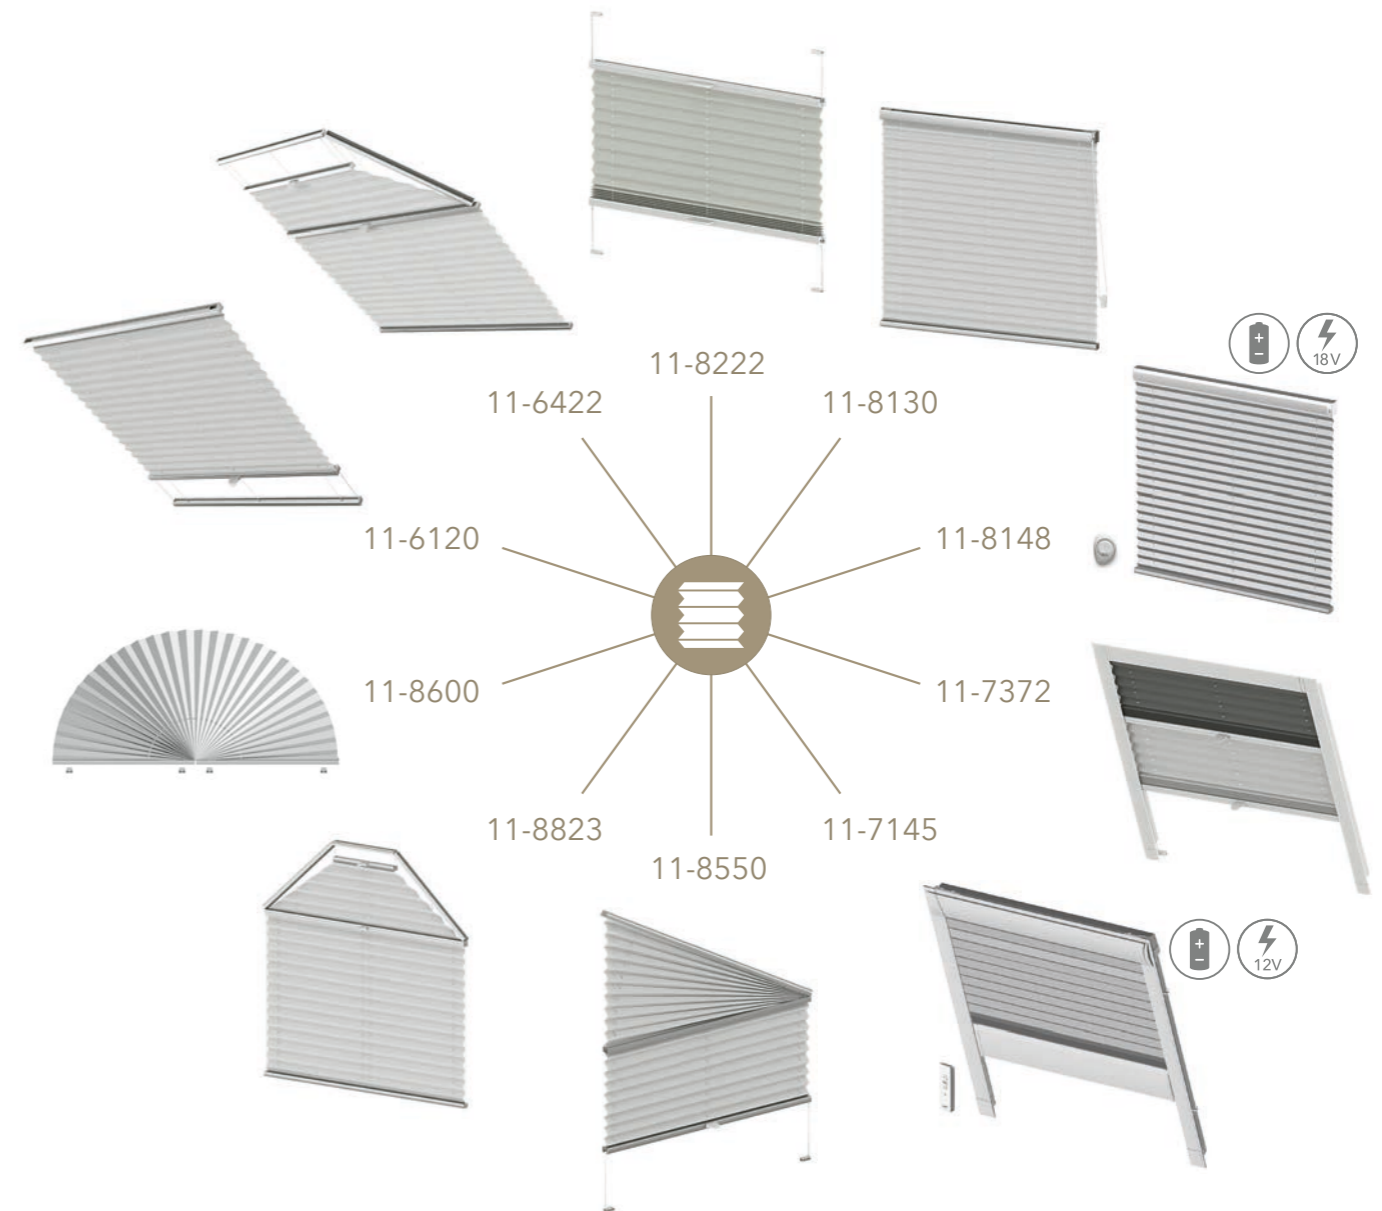

Selection of models: