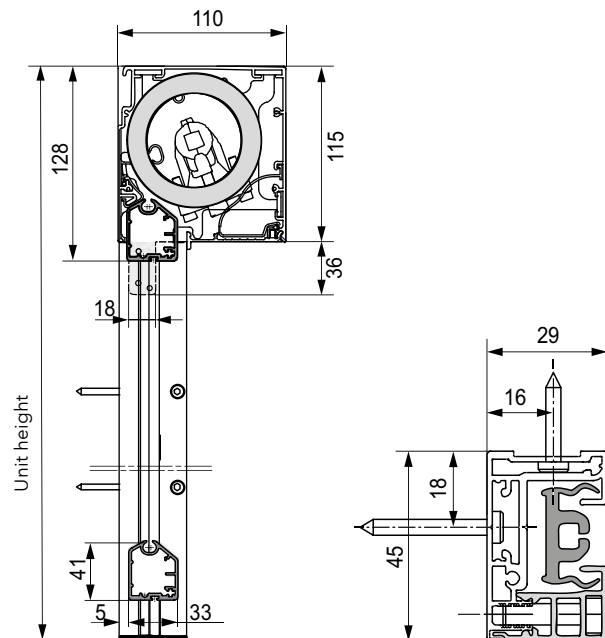

PRODUCT BENEFITS OF THE ZIP 6

- Slim 110 mm cassette with a large unit width of up to 6 m and height of up to 3.5 m (max. area 20 m²)
- Attractive fabric appearance
- For large glass façades and pergolas
- Wind resistance class up to WRC 6
- Two-component plastic inlay (in-house development) to minimise wind load
- Secured in position to prevent the plastic inlay from slipping
- Easy fabric change with clip-in piping technology
- Optional Hirschmann plug integrated into the cassette (easy motor change)
- Quick and easy installation
- Innovative technology made in Germany

We would be pleased to advise you:

Subject to technical changes and colour deviations. 07-8235-408 / 12.2024

zip 6, SOLTIS 92-2167 fabric

ZIP 6 VERTICAL AWNINGS

One cassette size for all windows

www.mbz.de · www.mbz.at · www.mbz.lu
www.mbz.ch · www.ates-mbz.com · www.mbz-iberia.es

ZIP 6 WITH 110 MM CASSETTE

- Maximum unit width of up to 6 m and maximum unit height of up to 3.5 m
- Maximum area 20 m²
- Ø 63/65 mm fabric tube for a streamlined design
- One standard 110 mm cassette size for all unit widths
- Narrow 2-part 29 x 45 mm guide rail with innovative plastic inlay for zip piping
- Built-in slim, flush-fitting drop rail
- Self-supporting cassette up to 4 m wide, ift-tested

COMPENSATING DEVICE (CD) FROM WIDTHS OF 4 M

- Featuring additional compensating device (CD) from widths of 4 m and Ø 65 mm fabric tubes
- Smooth, attractive fabric appearance
- Factory-adjusted compensating device