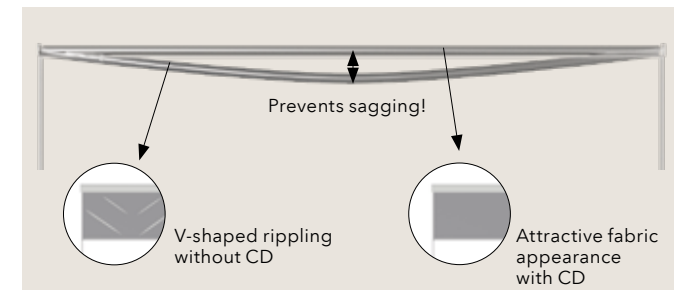

COMPENSATING DEVICE (CD) FROM WIDTHS OF 4 M

- Featuring additional compensating device (CD) from widths of 4 m and Ø 65 mm fabric tubes
- Smooth, attractive fabric appearance
- Factory-adjusted compensating device