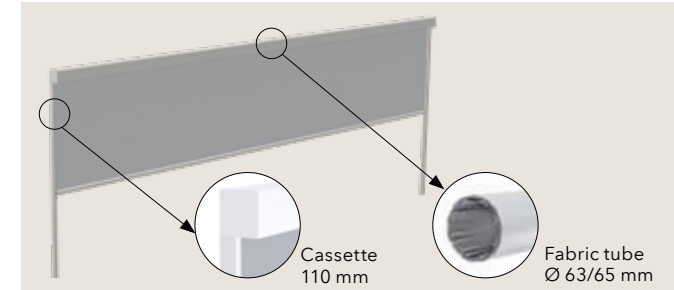

PRODUCT BENEFITS OF THE ZIP 6

- Slim 110 mm cassette with a large unit width of up to 6 m and height of up to 3.5 m (max. area 20 m²)
- Attractive fabric appearance
- For large glass façades and pergolas
- Wind resistance class up to WRC 6
- Two-component plastic inlay (in-house development) to minimise wind load
- Secured in position to prevent the plastic inlay from slipping
- Easy fabric change with clip-in piping technology
- Optional Hirschmann plug integrated into the cassette (easy motor change)
- Quick and easy installation
- Innovative technology made in Germany

ZIP 6 TECHNICAL HIGHLIGHTS

zip 6, SOLTIS 92-2135 fabric

As sun, wind and privacy protection, the zip 6 maintains a stable indoor climate, which can save energy costs. The patented MHZ compensating device keeps the tube stable. The fabric is wound and unwound gently and uniformly.

Whether for glass façades or pergolas, the zip 6 cassettes of the same size ensure a consistent look - even with varying window widths. With its many benefits, the zip 6 improves quality of life and comfort.

ZIP 6 WITH 110 MM CASSETTE

- Maximum unit width of up to 6 m and maximum unit height of up to 3.5 m
- Maximum area 20 m²
- Ø 63/65 mm fabric tube for a streamlined design
- One standard 110 mm cassette size for all unit widths
- Narrow 2-part 29 x 45 mm guide rail with innovative plastic inlay for zip piping
- Built-in slim, flush-fitting drop rail
- Self-supporting cassette up to 4 m wide, ift-tested