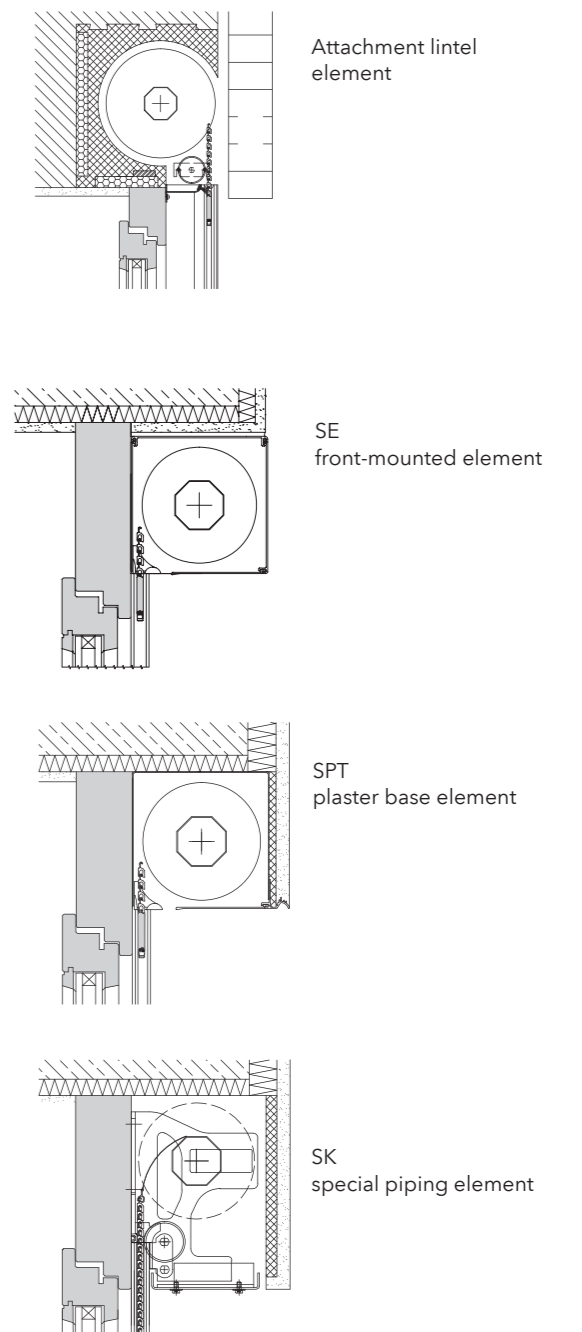

Flexible installation

In a number of roller shutter systems

With lintel, attachment, front-mounted and special piping elements available, s_onro® can be installed in a way that suits the structural conditions and incorporated into standard roller shutter box systems.

The s_onro® metal blind fits in nicely with no end of façade styles and adds a touch of class. s_onro® - a stylish addition to modern façades.