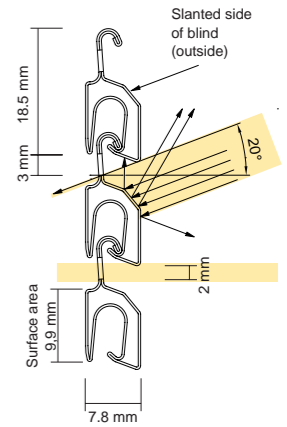

With stunning light design

Profiles open (view from outside)

Profiles closed (view from outside)

s_onro® can be configured to control the amount of light entering the room to perfection.

With s_onro®, it is possible to perfect the amount of light shining in without restricting the view of the world outside the window. When s_onro® is open, the way in which the connected, roll-formed aluminium profiles are separated guarantees sun protection, breathability and transparency in one.