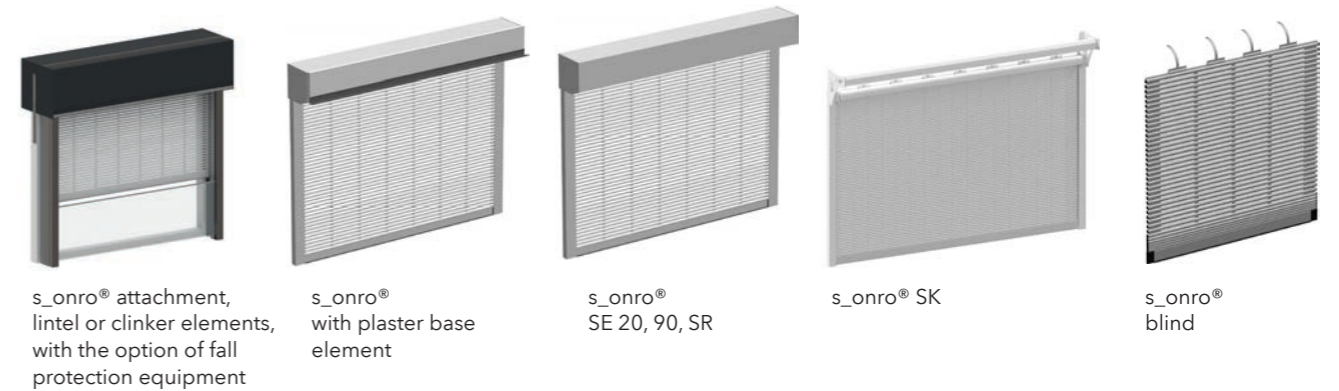

Model overview