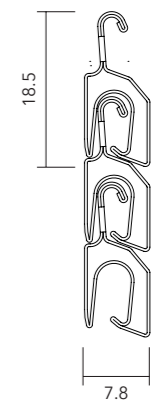

With stunning light design

Profiles open (view from outside)

Profiles closed (view from outside)

s_onro® can be configured to control the amount of light entering the room to perfection.

With s_onro®, it is possible to perfect the amount of light shining in without restricting the view of the world outside the window. When s_onro® is open, the way in which the connected, roll-formed aluminium profiles are separated guarantees sun protection, breathability and transparency in one.