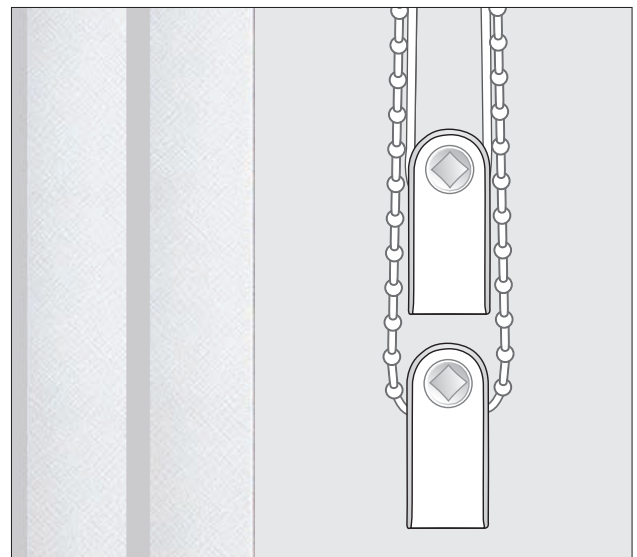

Safety tensioners for child safety on blind units with two operating elements.

Child safety | *Facts*

---

1. shearing system integrated within the chain consisting of two mechanically joined halves of a ball
   - Safety tensioners for securing cord and chain to the wall at a height of at least 150 cm from the floor
2. ---