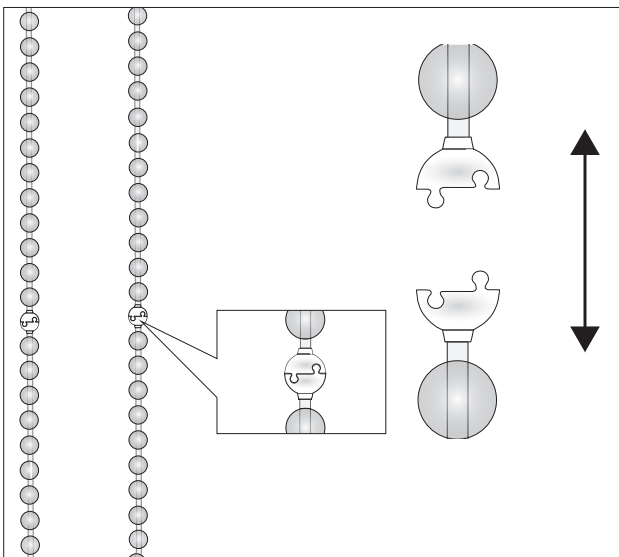

INNOVATION IN DETAIL

In-house development. For your children's safety.

In addition to the familiar safety systems of tensioners, cord hooks and cord splitters, MHZ has developed a child-safe shearing system. This consists of two halves of a ball that are mechanically joined together. When subjected to strong force, as defined by child safety regulations, the two halves split apart. By pushing the halves back together at each side the chain can be easily recon-

nected. Blind units fitted with this system can thus continue to be used and operated in the normal way.

MHZ vertical blinds with cord/chain operation are supplied with safety tensioners that get fitted on the wall at a height out of children's reach. Cord and chain get pulled taut within these and secured.

Shearing system for child safety.