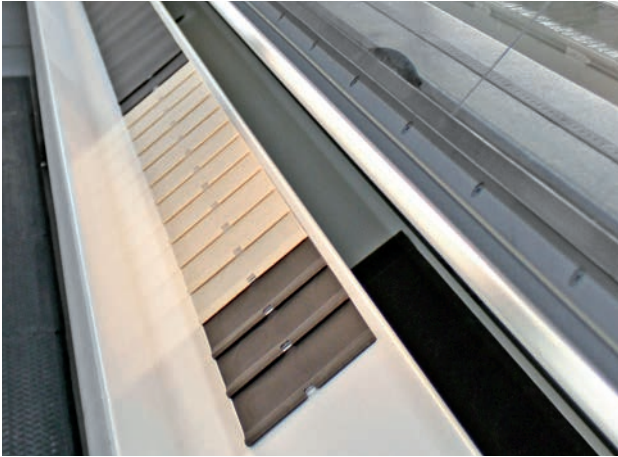

Slats made to measure in automatic slat-making machines.

Quality control during production.

Each MHZ vertical blind. An original.

Custom manufacture and the high standards of our products in relation to innovation, sustainability and longevity are for us an all-embracing promise. MHZ products stand apart for their high quality and unique design. Yet each MHZ product has its own very individual advantages and properties to satisfy your every wish.