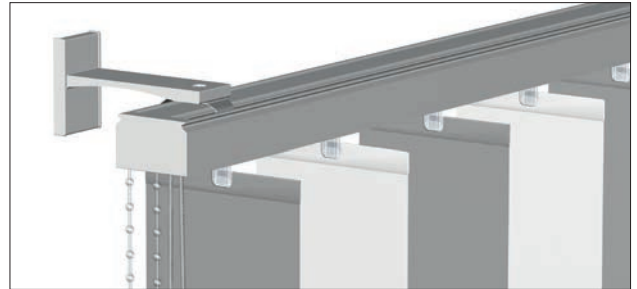

Shearing system for child safety.

Safety tensioners for child safety on blind units with two operating elements.

Child safety | *Facts*

- shearing system integrated within the chain consisting of two mechanically joined halves of a ball
 - Safety tensioners for securing cord and chain to the wall at a height of at least 150 cm from the floor
-

TECHNOLOGY IN DETAIL

Installation options

In addition to the mounting clip on the ceiling or flush-mounting of the rail, the sleek SOLIT wall bracket can be used in order to mount the rail at two different distances from the wall. Wherever the architectural situation requires a gap from the wall - or indeed because the bracket in combination with the rail accentuates the MHZ vertical blind in a particularly elegant way. Both versions are available in white or silver.

Elegant SOLIT wall bracket in white or silver in 80 mm (other version: 130 mm distance from wall)

Variety of slat terminations

26 |

There is a choice of four different termination types for MHZ vertical blind slats. Each has its own advantages. The weighting plates with differing slat chains (plastic or metal) are particularly suitable if because the slats will be frequently turned you want the blind to come to rest quickly. The weighting plates that are just loosely pushed in are an option when you want no visible link between the slats.