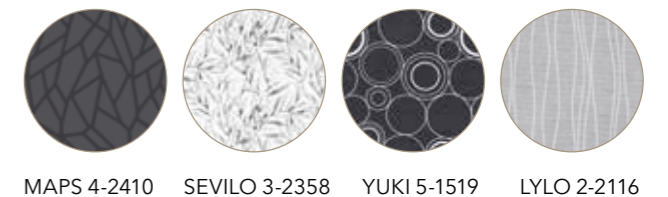

| | |
|--------------|----------------------|
| Blind | OBITO 3-1209 |
| Hardware | R_03 bracket |
| Installation | Ceiling installation |
| Drive | Electric |

Industrial Grey: more patterns

Neutral and yet so diverse, the colour grey stands for quality and elegance - whether it's anthracite, concrete or greige. It brings balance, blends contrasts and is an indispensable tool when designing on-trend loft apartments or Scandi-chic spaces.