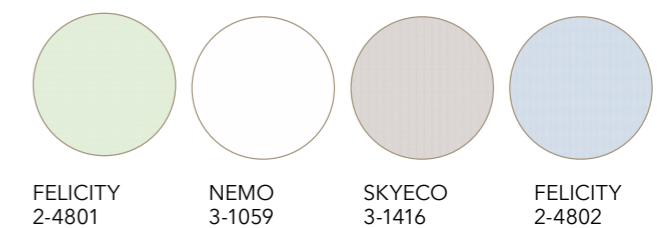

Blind	SEA-TEX® 4-2292
Hardware	R_04 bracket
Installation	Ceiling installation
Drive	Operating chain

Our MHZ Green Stories are sustainably produced fabrics made from up to 100% recycled materials - and they are making their mark on the environment of tomorrow.

Each fabric has its own unique back story. They are stories from near and far - stories of plastic waste that is collected from shorelines and turned into yarn for our roller blind fabrics. Stories of fishermen and local environmental groups cleaning up plastic waste from rivers, beaches and seas. And stories of PET bottles that are used to make new textiles. The result is a range of very special products: roller blinds with their own style, character and a moving back story, which feel unique to the touch and have a fantastic texture. That is Green Stories.

Find out more here:
www.mhz.de/en/greenstories

Green Stories: more fabrics