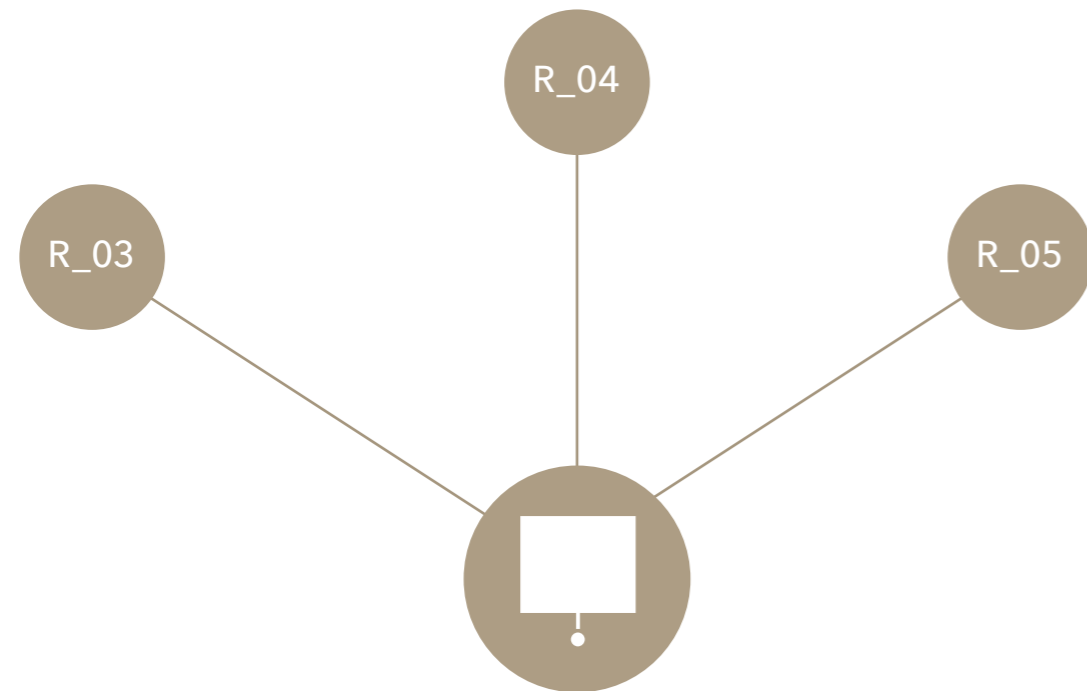

More room for individuality

Model overview of the MHZ R_family

With the introduction of the R_03, R_04 and R_05 roller blind models, the MHZ roller blind system has now become the roller blind family. Similar hardware, components and types of operation and installation are used across all model variants, just like in any modular system.

Thanks to their practically identical design language, all MHZ R_models can be mixed and matched with ease, enabling them to fulfil even more needs and architectural requirements within a room.

Model overview

R_family	Max. dimensions Width x Height in cm	Installation	Levelling	End position adjustment	Operation					Shaft installation
					Crank	Soft with spring drive	Chain pull	Electric drive	Battery-operated radio drive	
R_03 bracket	280 x 300	Wall Ceiling Recess		Top		x	x	x	x	
R_03 cassette square/round	280 x 300	Wall Ceiling		Top	x	x	x	x	x	
R_04 bracket	520 x 450 max. 16 m²	Wall Ceiling Recess	x	Top & bottom			x	x		x
R_04 cassette square	520 x 450 max. 16 m²	Wall Ceiling	x	Bottom	x		x	x		
R_04 ZIP square	400 x 300	Wall Recess	x	Top & bottom				x		
R_05 bracket	600 x 600 max. 20 m²	Wall Ceiling	x	Top & bottom				x		

Product benefits of the R_family

- A range of variants for all requirements
- Modern, elegant design thanks to slimline brackets
- Same design language across all roller blind models
- High-quality hardware
- Up to 6 hardware colours in powder-coated matt, fine texture
- MHZ in-house development - quality and expertise guaranteed
- Similar hardware, operation, installation and accessories for all model variants
- Quick to install/remove
- Made in Germany

You will find more information on our website, see the back page of this brochure for details.