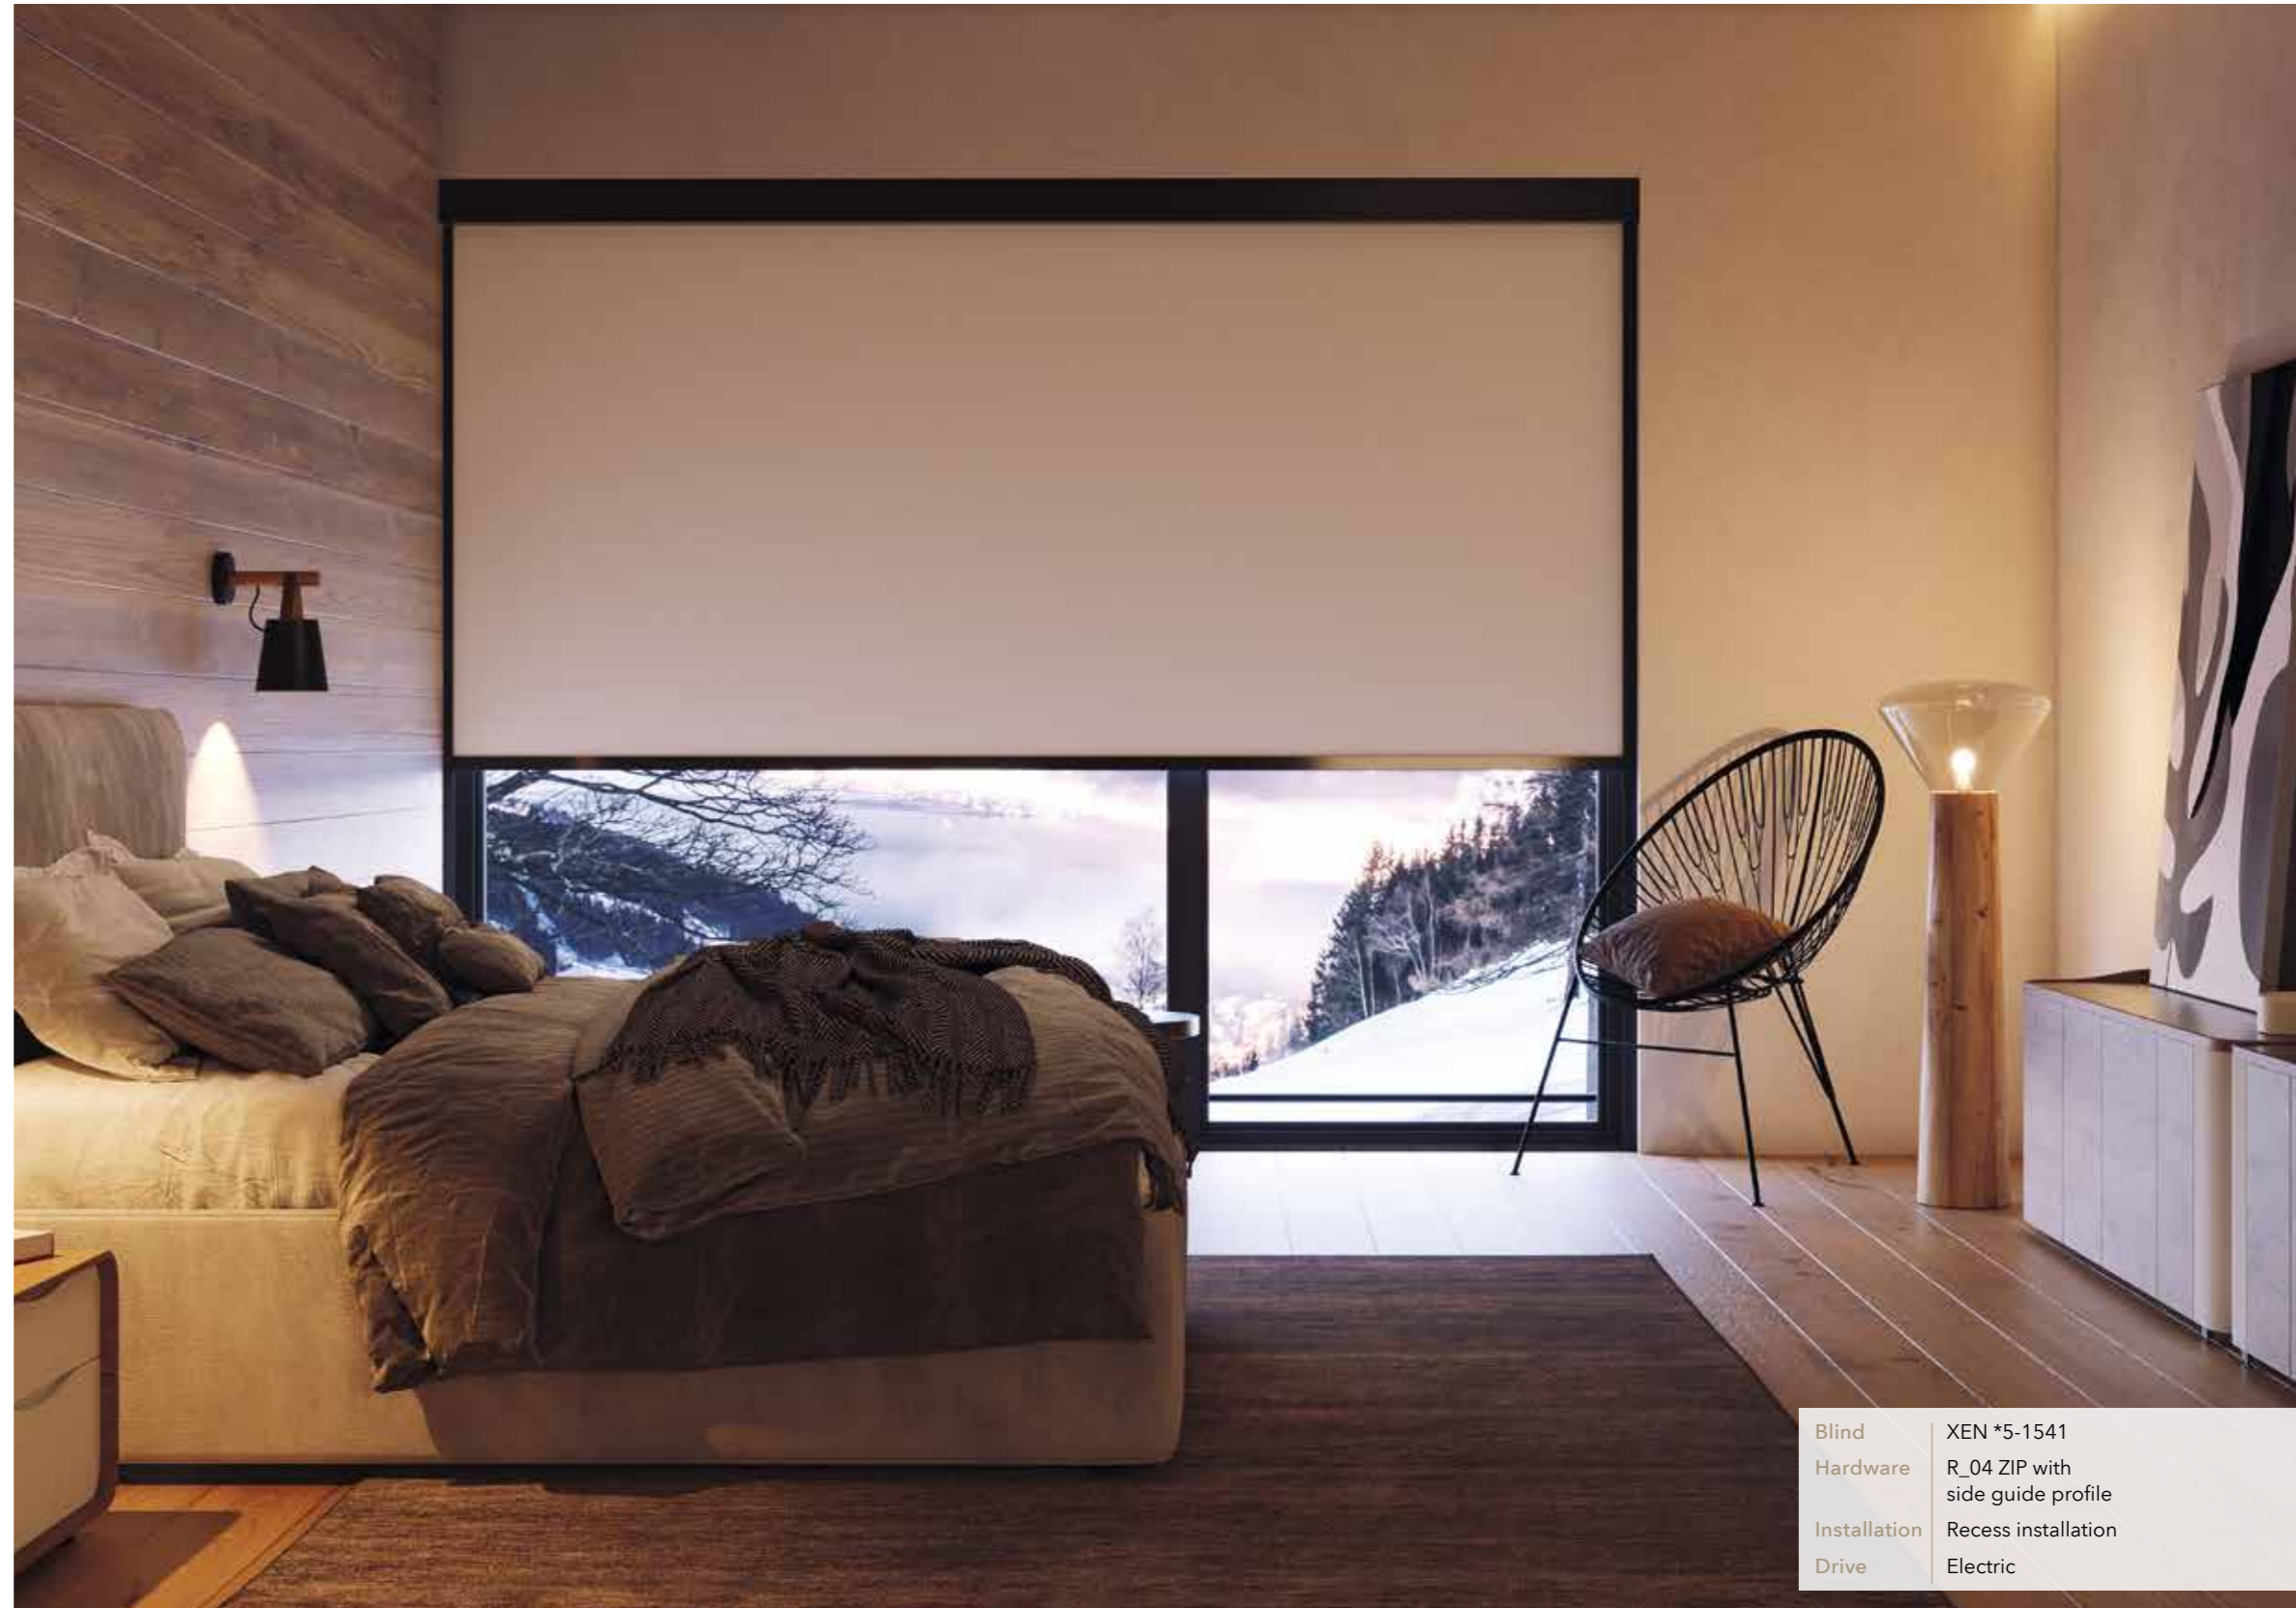

The shaft mounting profile is an incredibly minimalist installation solution, with the roller blind integrated flush into a ceiling shaft so the hardware disappears into the ceiling, becoming practically invisible.

OBITO is a stunning blind that offers a transparent airiness and amazing light effects. With its finely shaded circles, the pattern creates a welcome counterpoint to the straight lines found in the rest of the room.

Innovative hardware paired with a modern, minimalist look, our R_04 roller blind with ZIP and side guide profile is the ideal solution if you want to black out your rooms completely. This model is also incredibly resistant to draughts, thanks to its fixed fabric guide.