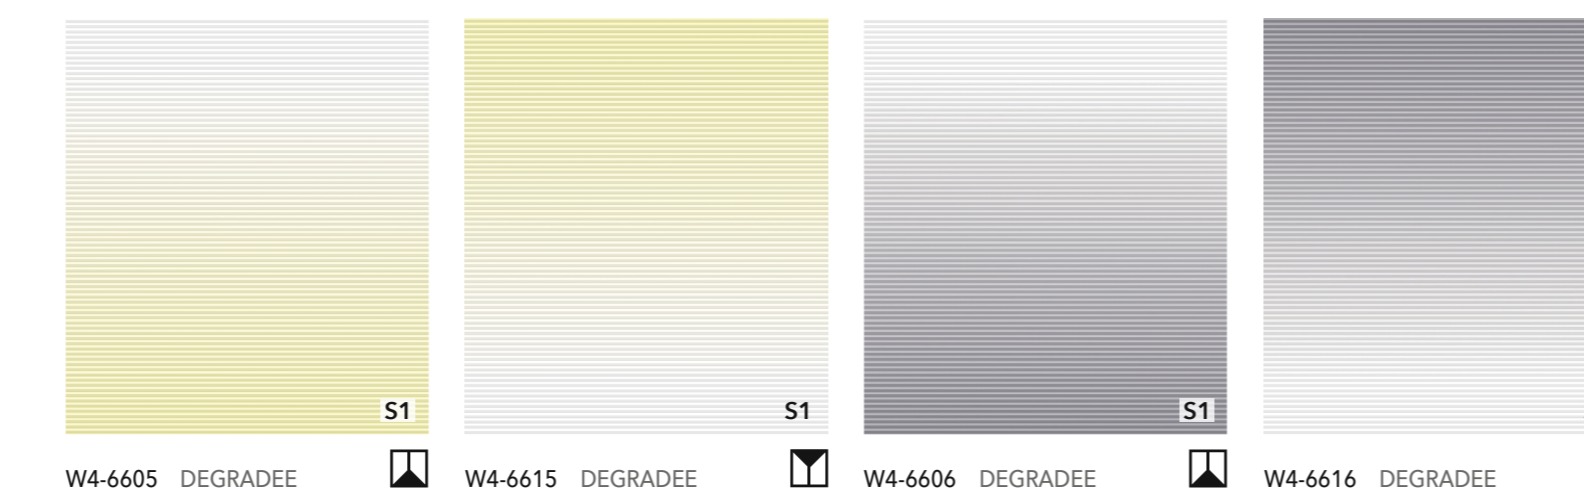

passion of colours

passion of colours

inspired by graphic

inspired by graphic