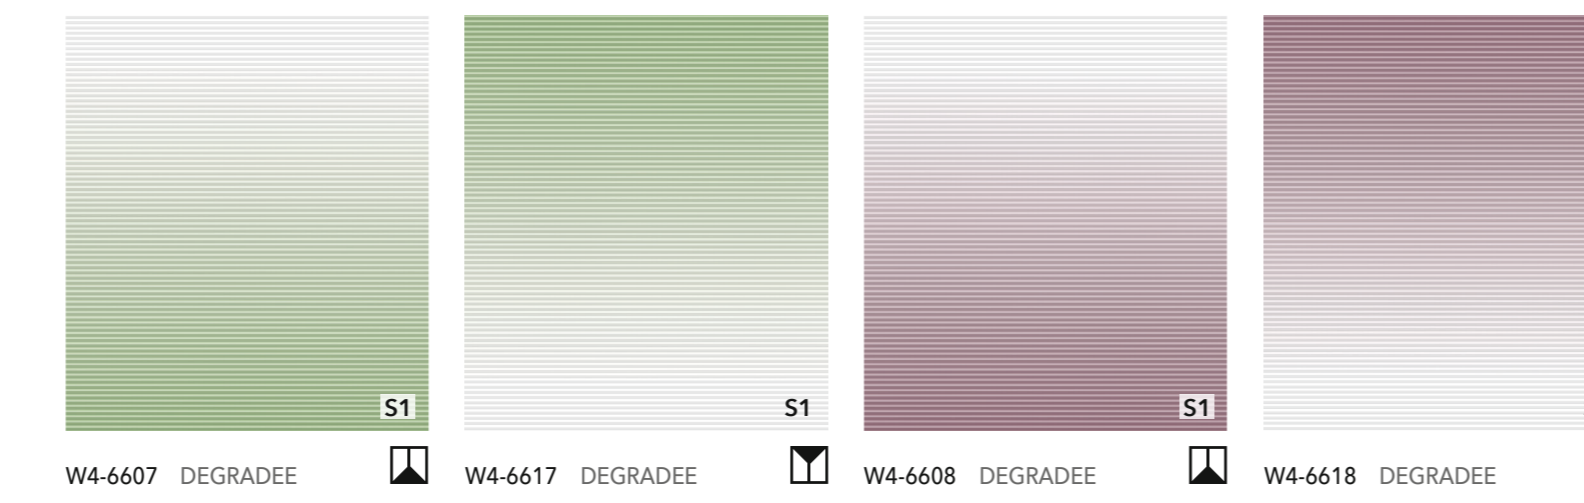

W4-6605 DEGRADEE S1 W4-6615 DEGRADEE S1 W4-6606 DEGRADEE S1 W4-6616 DEGRADEE S1