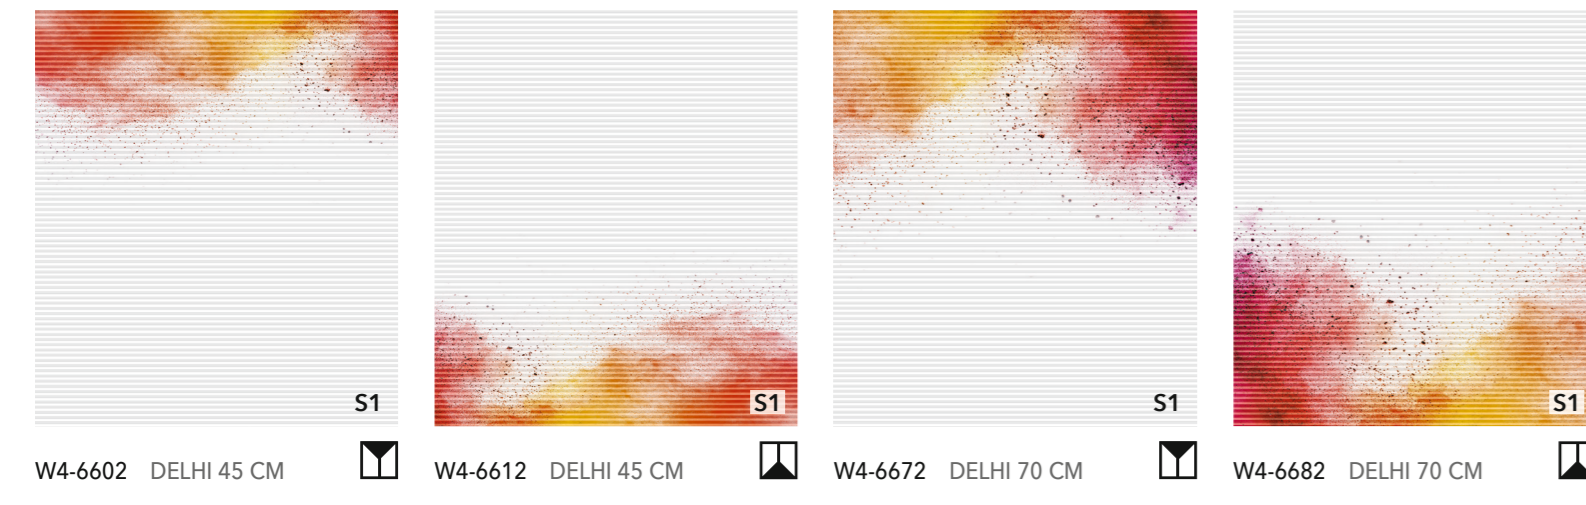

W4-6700 COLOURS 90 CM S1 W4-6701 COLOURS S1 W4-6703 COLOURS S1

W4-6602 DELHI 45 CM S1 W4-6612 DELHI 45 CM S1 W4-6672 DELHI 70 CM S1 W4-6682 DELHI 70 CM S1