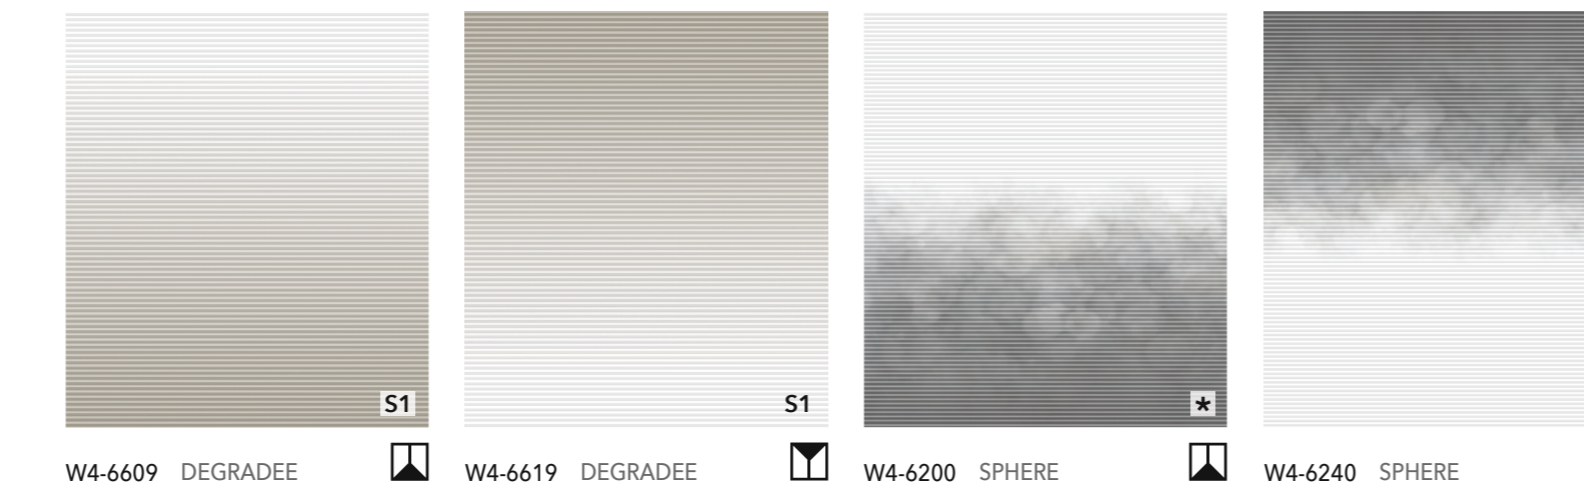

W4-6607 DEGRADEE S1 W4-6617 DEGRADEE S1 W4-6608 DEGRADEE S1 W4-6618 DEGRADEE S1