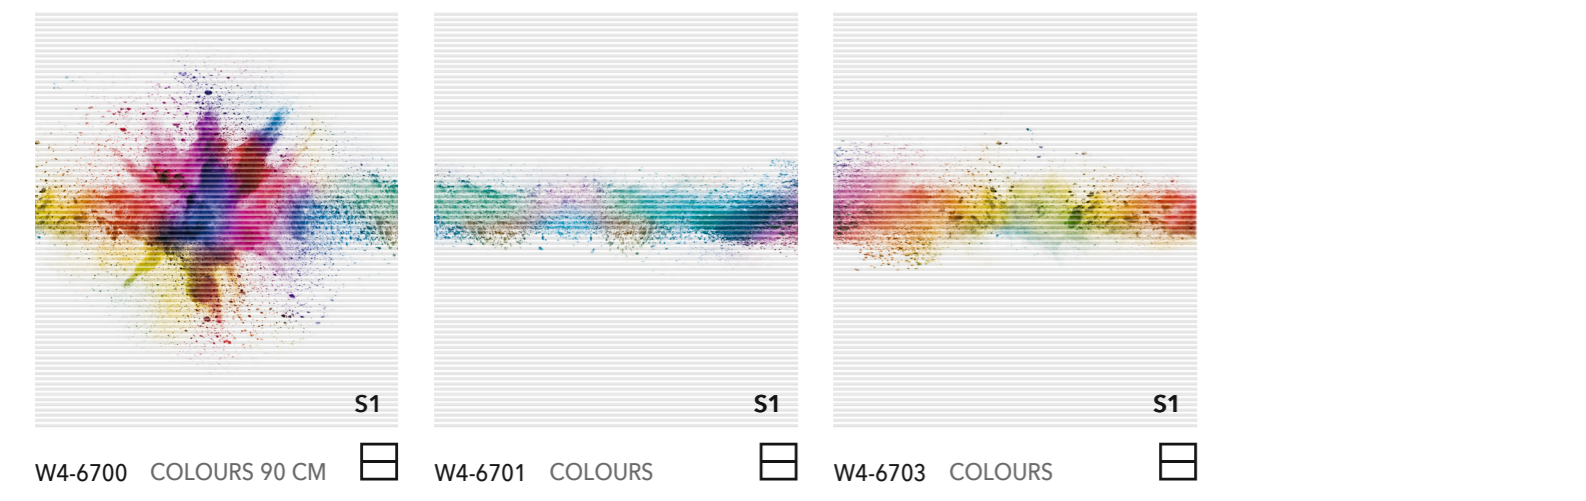

W4-6600 COLOURS 60 CM S1 W4-6601 COLOURS S1 W4-6603 COLOURS S1