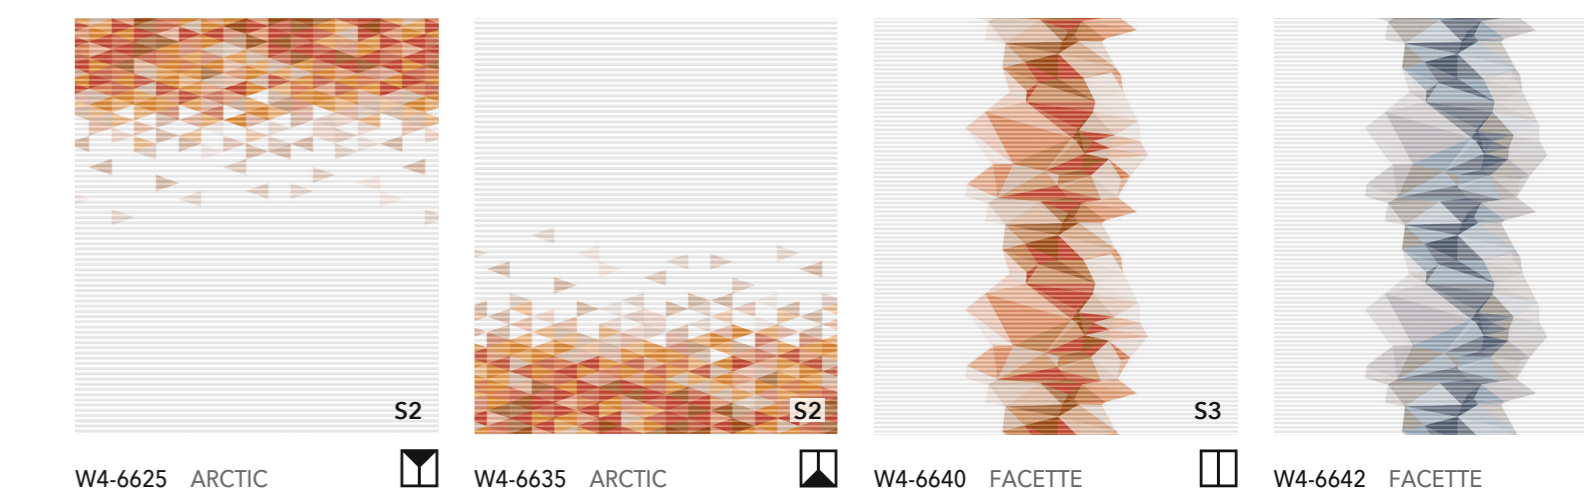

passion of colours

passion of colours

inspired by graphic

inspired by graphic