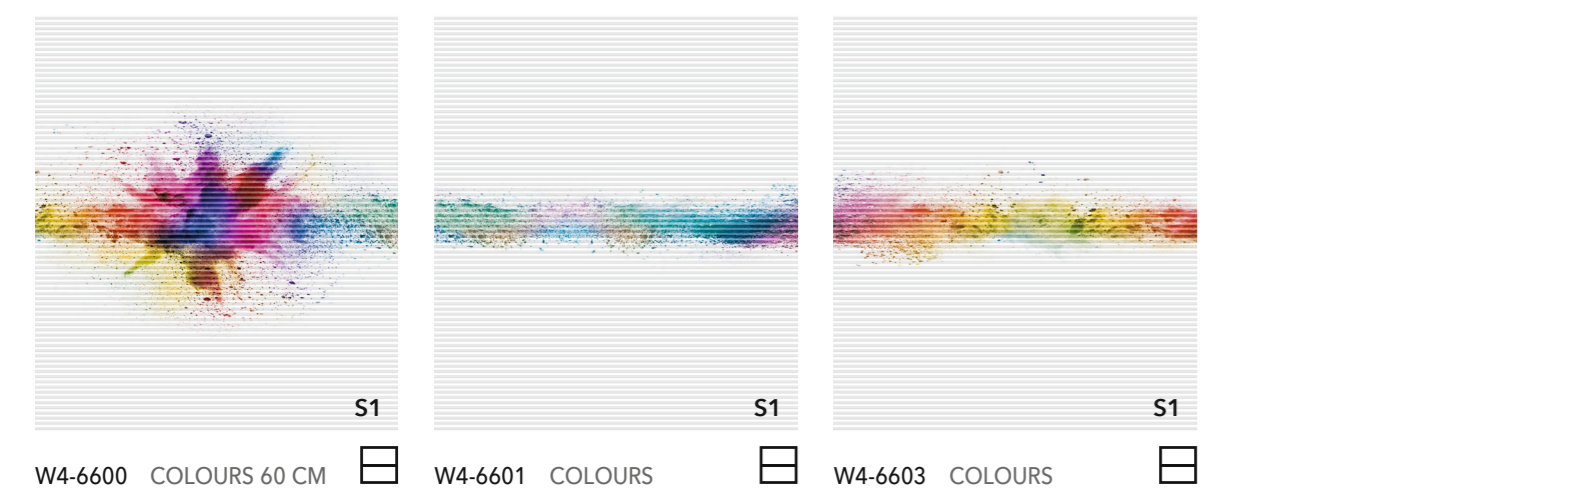

W4-6223 CANYON S1 W4-6233 CANYON S1 W4-6222 CANYON S1 W4-6232 CANYON S1