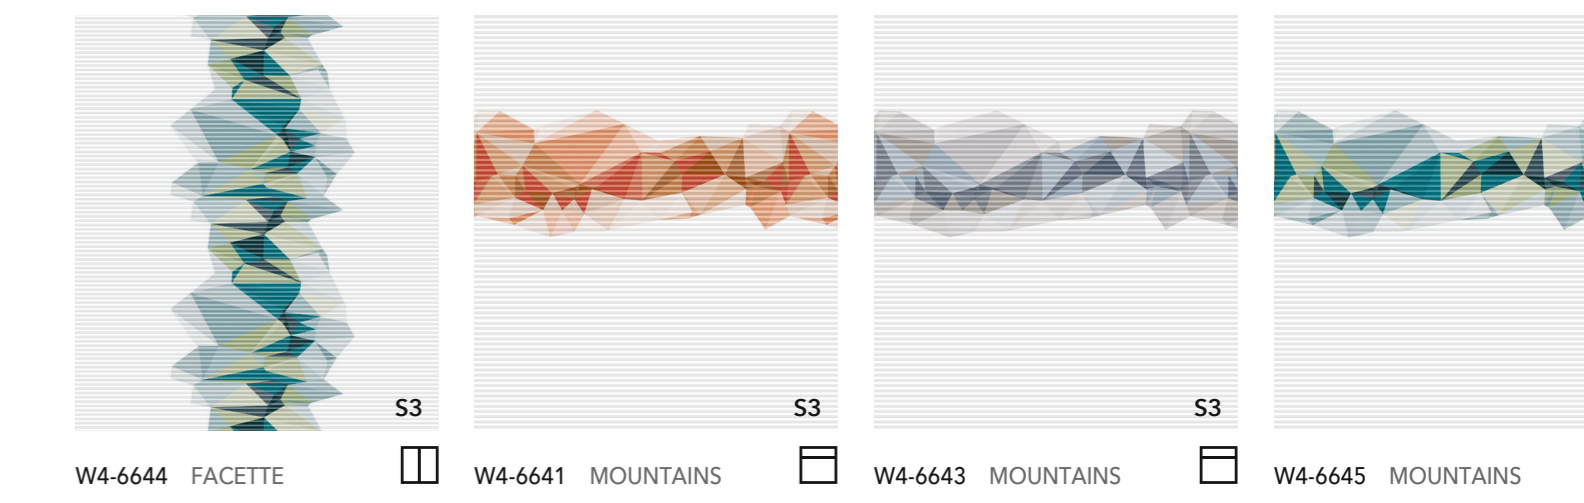

W4-6625 ARCTIC S2 W4-6635 ARCTIC S2 W4-6640 FACETTE S3 W4-6642 FACETTE S3